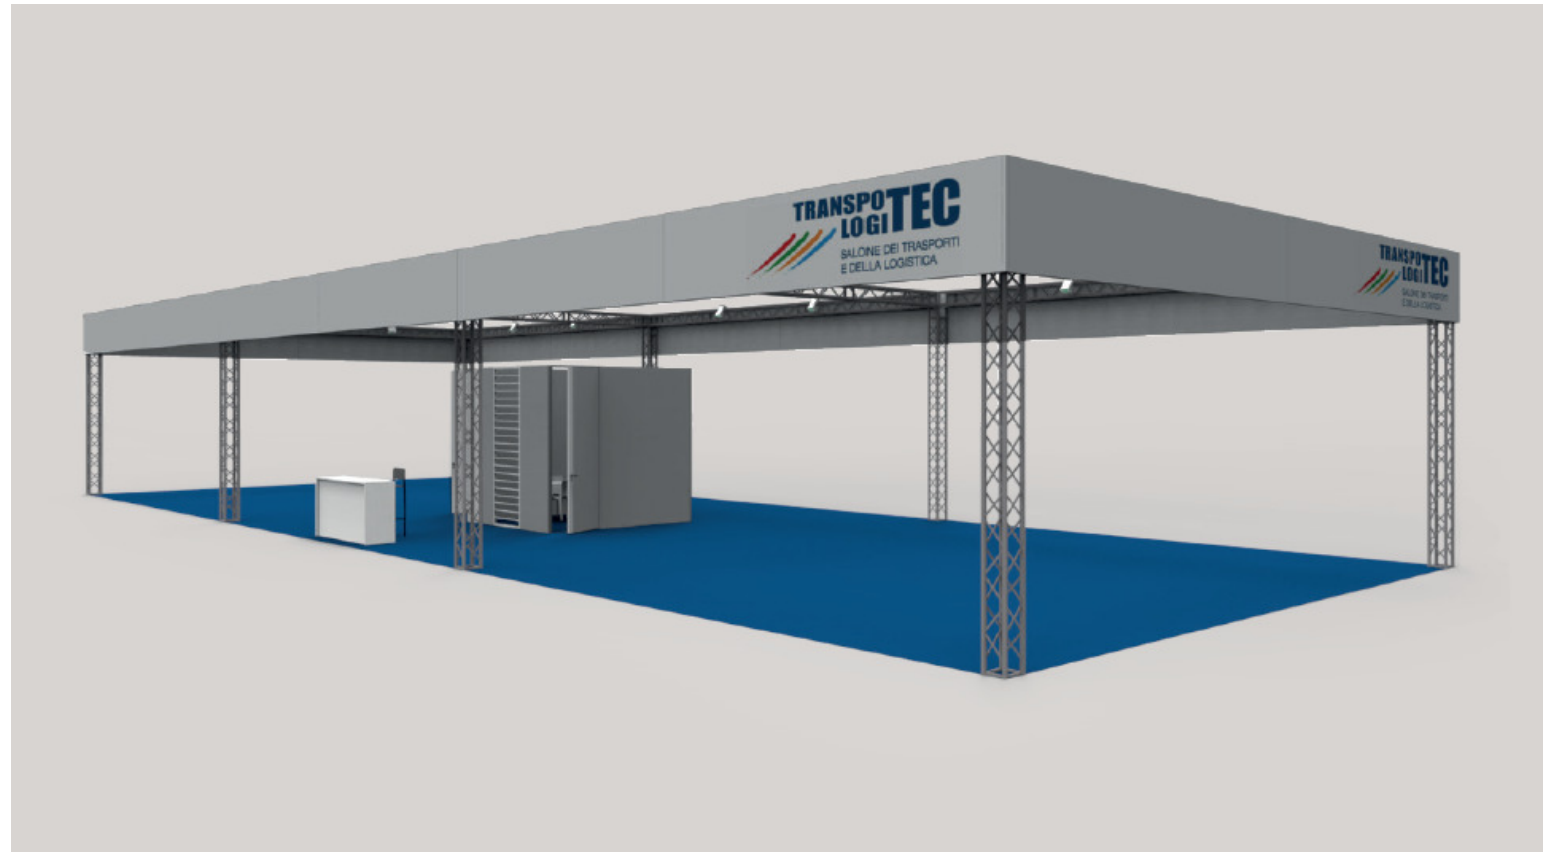

300 SQM SOLUTION

Located in

Co-located with

SaMoTer

In partnership with

Organized by