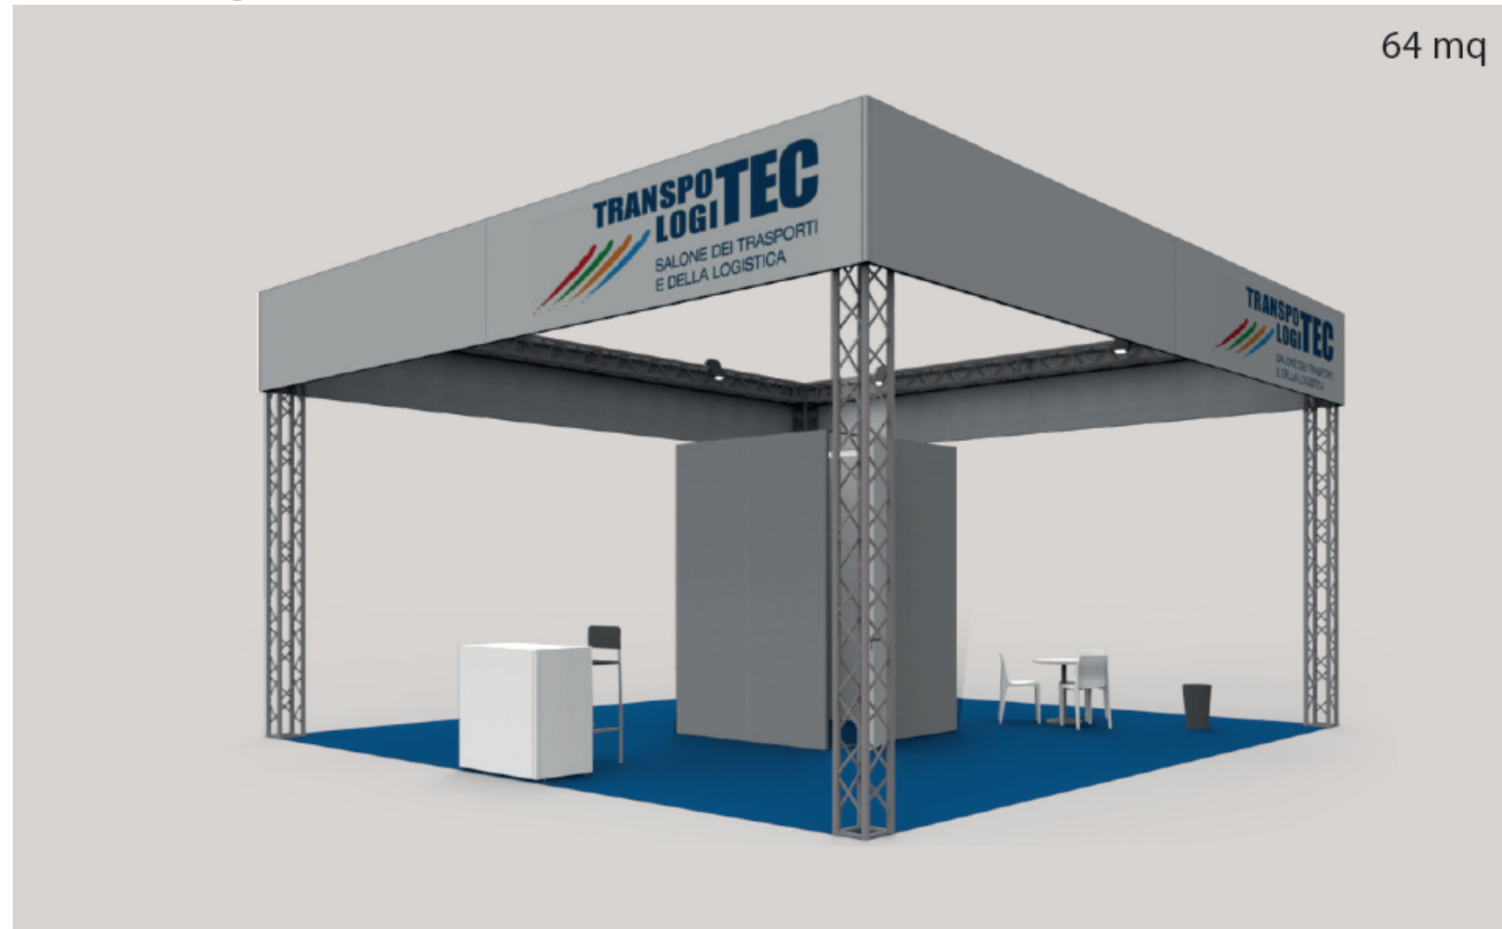

64 sqm SOLUTION

Located in

Co-located with

In partnership with

Organized by