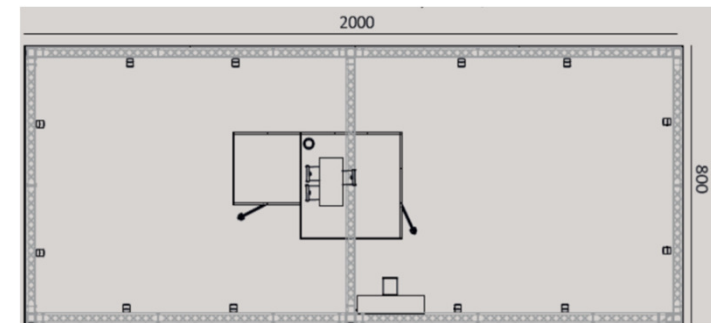

Located in

Co-located with

In partnership with

Organized by

TECHNICAL FEATURES

- Assembling:
 - ✓ Riggings h 450 cm
 - ✓ Graphics 16 sqm
 - ✓ Storage 2x2 m
 - ✓ Office 3x3 m
 - ✓ Furnitures
 - ✓ Electrical installation