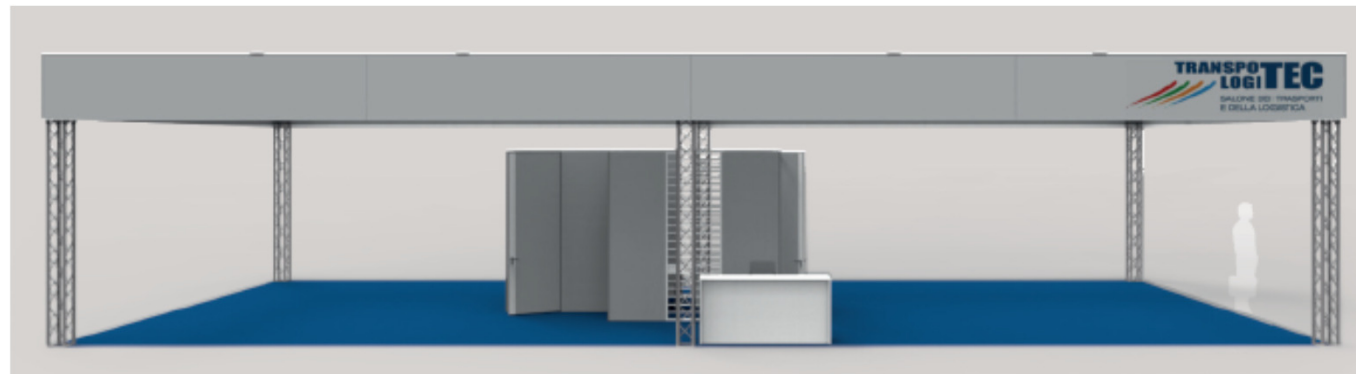

Located in

Co-located with

In partnership with

Organized by

TECHNICAL FEATURES

- Assembling:
 - ✓ Riggings h 450 cm
 - ✓ Graphics 16 sqm
 - ✓ Storage 2x2 m
 - ✓ Office 3x3 m
 - ✓ Furnitures
 - ✓ Electrical installation