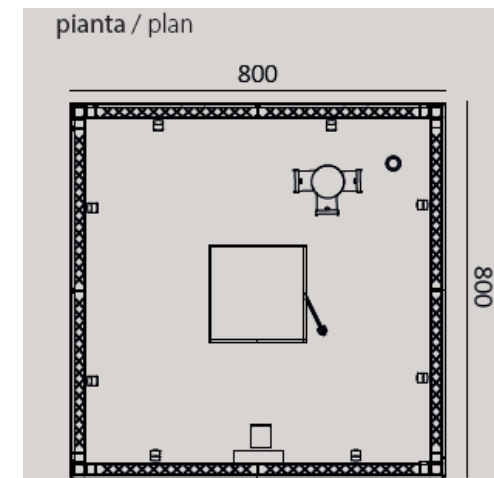

In the following slides, you will find 3 different assembling solutions:

- 64 sqm
- 160 sqm
- 300 sqm

Located in

Co-located with

SaMoTer

In partnership with

Organized by

64 sqm SOLUTION

Located in

Co-located with

In partnership with

Organized by

TECHNICAL FEATURES

- Assembling:
 - ✓ Riggings h cm 450
 - ✓ Graphics 16 sqm
 - ✓ Storage 2x2 m
 - ✓ Office 3x3 m
 - ✓ Furnitures
 - ✓ Electrical installation

Located in

Co-located with

SaMoTer

In partnership with

Organized by

OFFER

- Admission fee
- 64 sqm exhibiting raw area (with four open sides)
- Assembling
- Company Name on the Pocket Guide
- 500 free invitation codes
- Match Making with hosted foreign buyers
- Activation of hall's services for your event, after the exhibition time