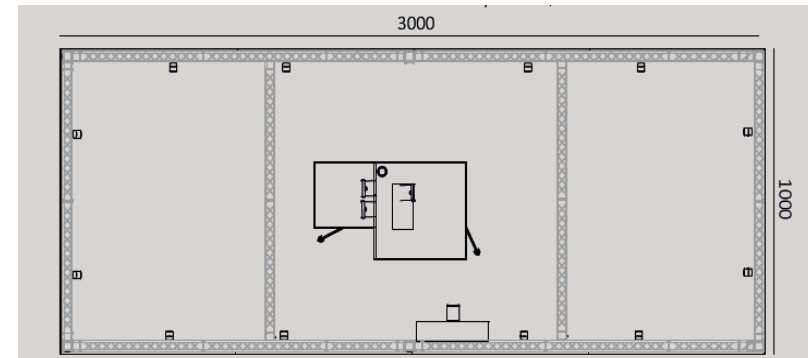

Co-located with

SaMoTer

In partnership with

Organized by

TECHNICAL FEATURES

- Assembling:
 - ✓ Riggings h 450 cm
 - ✓ Graphics 16 sqm
 - ✓ Storage 2x2 m
 - ✓ Office 3x3 m
 - ✓ Furnitures
 - ✓ Electrical installation