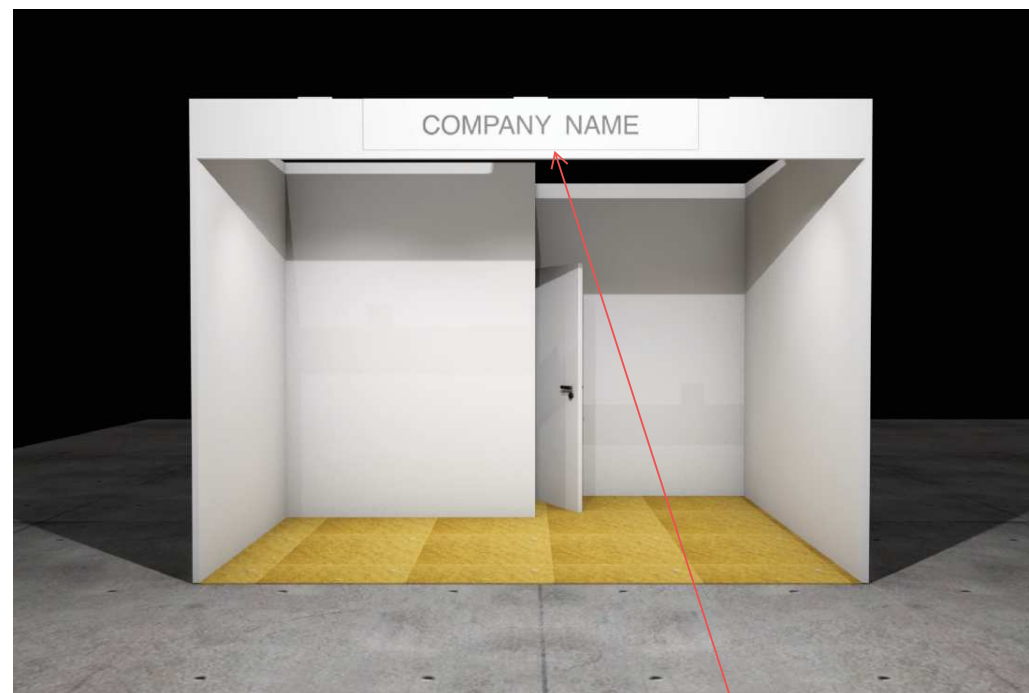

Shell scheme Stands Xcellent Beers

- exhibiting area
- carpet
- perimeter walls
- storeroom: stand 9 m² cm 100x100x290h - stand 12 m² cm 200x100x290h
- standard electrical system, electrical panel, multi-socket, spotlights
- banner for Company NAME

9 MQ - 3x3 m - € 2.216,00 + VAT

12 MQ - 4x3 m - € 2.888,00 + VAT

Company NAME on cm
100X30h banner

ADDITIONAL OPTIONAL FURNITURE: select the furnished package

SERVING FURNITURE XCELLENT BEERS

- N° 2 reception desks 95x50x98h cm
- N° 2 chromed stools with wooden seat
- N° 1 waste paper basket
- N° 1 wall hanger