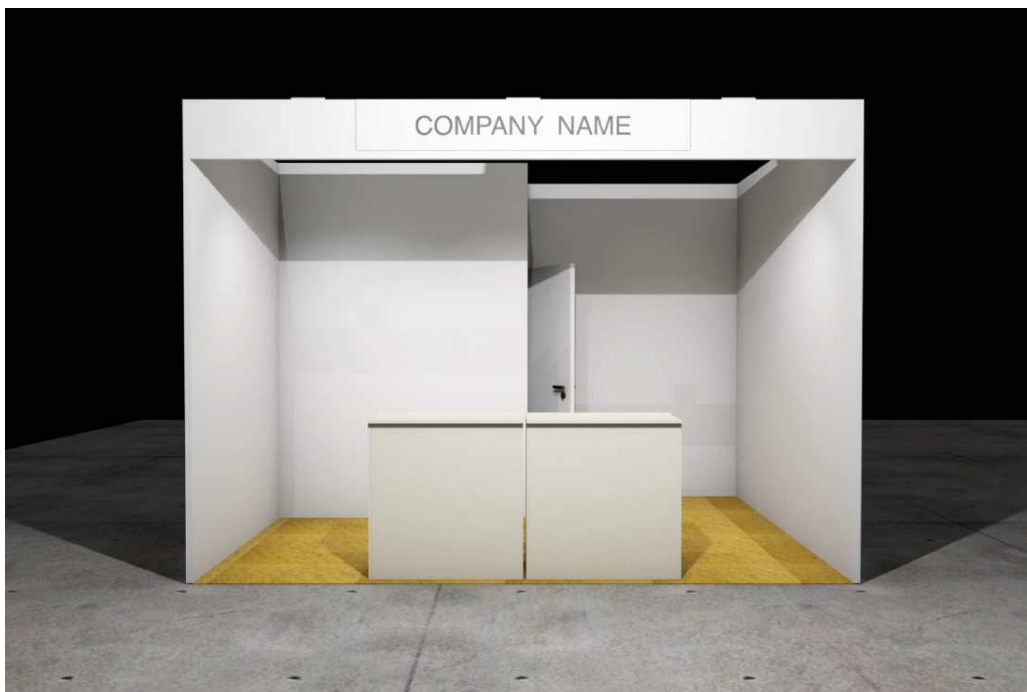

Shell scheme Stands Xcellent Beers

- exhibiting area
- carpet
- perimeter walls
- storeroom: stand 9 m² cm 100x100x290h - stand 12 m² cm 200x100x290h
- standard electrical system, electrical panel, multi-socket, spotlights
- banner for Company NAME

9 MQ - 3x3 m - € 2.216,00 + VAT

12 MQ - 4x3 m - € 2.888,00 + VAT

Company NAME on cm
100X30h banner

ADDITIONAL OPTIONAL FURNITURE: select the furnished package

SERVING FURNITURE XCELLENT BEERS

- N° 2 reception desks 95x50x98h cm
- N° 2 chromed stools with wooden seat
- N° 1 waste paper basket
- N° 1 wall hanger