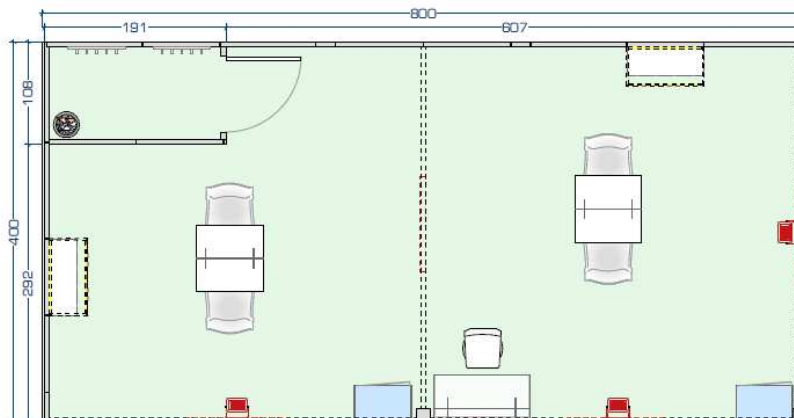

**The setting up includes:** walls, flooring with carpet, corner closet cm. 100x100, company name cm. 100x30h, wall panel for your certifications, n° 1 table øcm. 70, n° 2 chairs, n° 1 reception desk L. cm. 100 with n. 1 stool and n. 1 protective screen, n° 1 shelf with led bar, n. 1 showcase cm. 60x40x180h, n. 1 coat hanger, n° 1 basket.

## 24 sqm pre-fitted stand (3mx8m)

**The setting up includes:** walls, flooring with carpet, corner closet cm. 200x100, company name cm. 100x30h, wall panel for your certifications, n° 2 square tables with n° 2 chairs, n° 1 reception desk L. cm. 100 with n. 1 stool and n. 1 protective screen, n° 2 shelf with led bar, n. 2 showcases cm. 60x40x180h, n. 2 coat hangers, n° 2 baskets.

## 32 sqm pre-fitted stand (4mx8m)

**The setting up includes:** walls, flooring with carpet, corner closet cm. 200x100, company name cm. 100x30h, wall panel for your certifications, n° 2 square tables with n° 2 chairs, n° 1 reception desk L. cm. 100 with n. 1 stool and n. 1 protective screen, n° 2 shelf with led bar, n. 2 showcases cm. 60x40x180h, n. 2 coat hangers, n° 2 baskets.