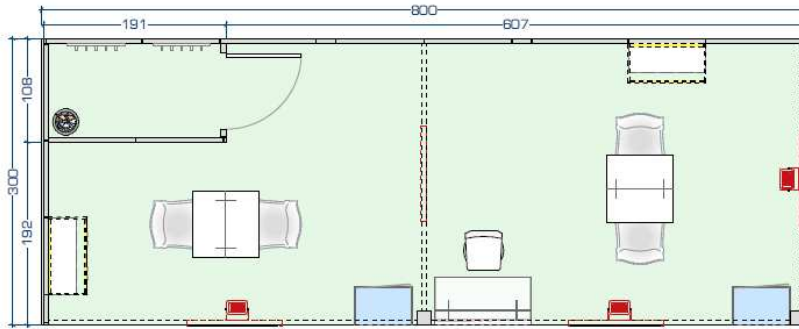

**The setting up includes:** walls, flooring with carpet, corner closet cm. 100x100, company name cm. 100x30h, wall panel for your certifications, n° 1 table øcm. 70, n° 2 chairs, n° 1 reception desk L. cm. 100 with n. 1 stool and n. 1 protective screen, n° 1 shelf with led bar, n. 1 showcase cm. 60x40x180h, n. 1 coat hanger, n° 1 basket.

#### 16 sqm pre-fitted stand (4mx4m)

A) Grafica su fascione cm.100x30h

A) Grafica su fascione cm.100x30h

B) Pannello certificazioni cm.80x80h

C) Logo su Desk cm.60x40h  
OPTIONAL: Grafica su intera superficie da cm.100x100h

## 24 sqm pre-fitted stand (3mx8m)

**The setting up includes:** walls, flooring with carpet, corner closet cm. 200x100, company name cm. 100x30h, wall panel for your certifications, n° 2 square tables with n° 2 chairs, n° 1 reception desk L. cm. 100 with n. 1 stool and n. 1 protective screen, n° 2 shelf with led bar, n. 2 showcases cm. 60x40x180h, n. 2 coat hangers, n° 2 baskets.