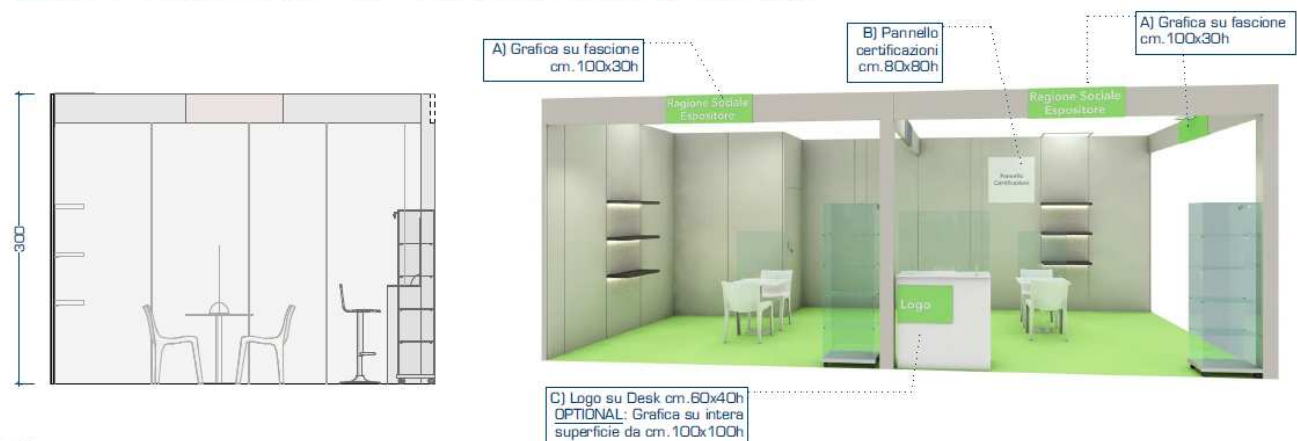

**The setting up includes:** walls, flooring with carpet, corner closet cm. 100x100, company name cm. 100x30h, wall panel for your certifications, n° 1 table øcm. 70, n° 2 chairs, n° 1 reception desk L. cm. 100 with n. 1 stool and n. 1 protective screen, n° 1 shelf with led bar, n. 1 showcase cm. 60x40x180h, n. 1 coat hanger, n° 1 basket.

## 24 sqm pre-fitted stand (3mx8m)

**The setting up includes:** walls, flooring with carpet, corner closet cm. 200x100, company name cm. 100x30h, wall panel for your certifications, n° 2 square tables with n° 2 chairs, n° 1 reception desk L. cm. 100 with n. 1 stool and n. 1 protective screen, n° 2 shelf with led bar, n. 2 showcases cm. 60x40x180h, n. 2 coat hangers, n° 2 baskets.

## 32 sqm pre-fitted stand (4mx8m)

**The setting up includes:** walls, flooring with carpet, corner closet cm. 200x100, company name cm. 100x30h, wall panel for your certifications, n° 2 square tables with n° 2 chairs, n° 1 reception desk L. cm. 100 with n. 1 stool and n. 1 protective screen, n° 2 shelf with led bar, n. 2 showcases cm. 60x40x180h, n. 2 coat hangers, n° 2 baskets.