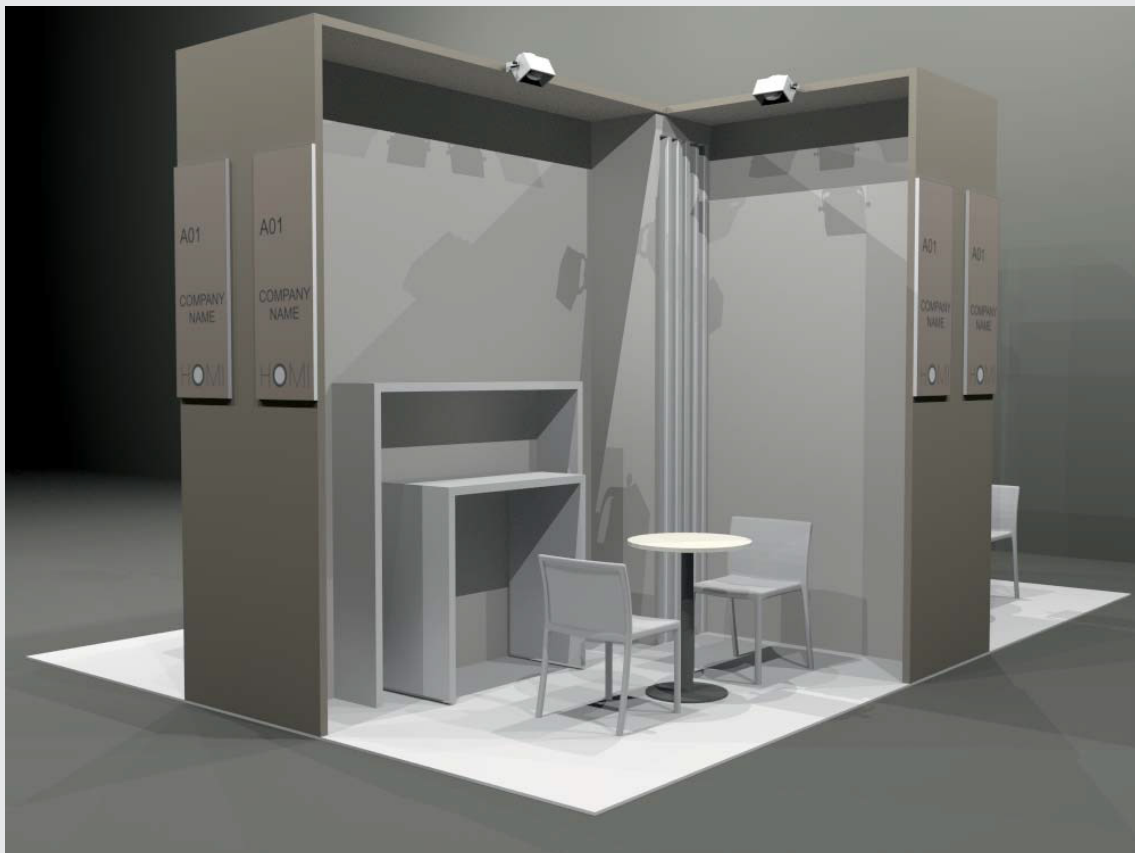

Description:

- Wooden panels h300 cm
- Ivory carpet (offwhite)
- n.1 Storage with curtain 50x50
- n.2 Forex panels with Company name (cm 40x120h)

Furniture:

- n.1 Table Mojito
- n.2 Chairs Star
- n.1 Wastpaper basket
- n.1 Wooden consolle cm 30x150x150h
- n.1 Wooden consolle cm 50x100x100h

Electrical system:

- n.1 Electrical main board 3Kw
- n.2 led spotlights
- n.1 socket 300W

Images are just an example

COLORS

Interior walls

col. Cream
NCS S 1002-Y50R

Exterior walls

col. Beige
NCS S 2002-Y50R

Carpet

col. Ivory
OFFWHITE

OPTIONAL ITEMS CAN BE ORDERED ONLY THROUGH E-SERVICE FIERA MILANO WEBSITE

<p>TABLE NICK</p> 	<p>BIG WOODEN CONSOLLE cm 150x30x150h</p> 
<p>TABLE MOJITO</p> 	<p>SMALL WOODEN CONSOLLE cm 100x50x100h</p> 
<p>CHAIR STAR</p> 	<p>CUBE cm 50x50x h.75</p> 
<p>LOCKER FLY</p> 	<p>LED SPOTLIGHT</p> 

OPTIONAL ITEMS CAN BE ORDERED ONLY THROUGH E-SERVICE FIERA MILANO WEBSITE

	SOCKET 300W		L-MAX
	WHITE		MR HYDE